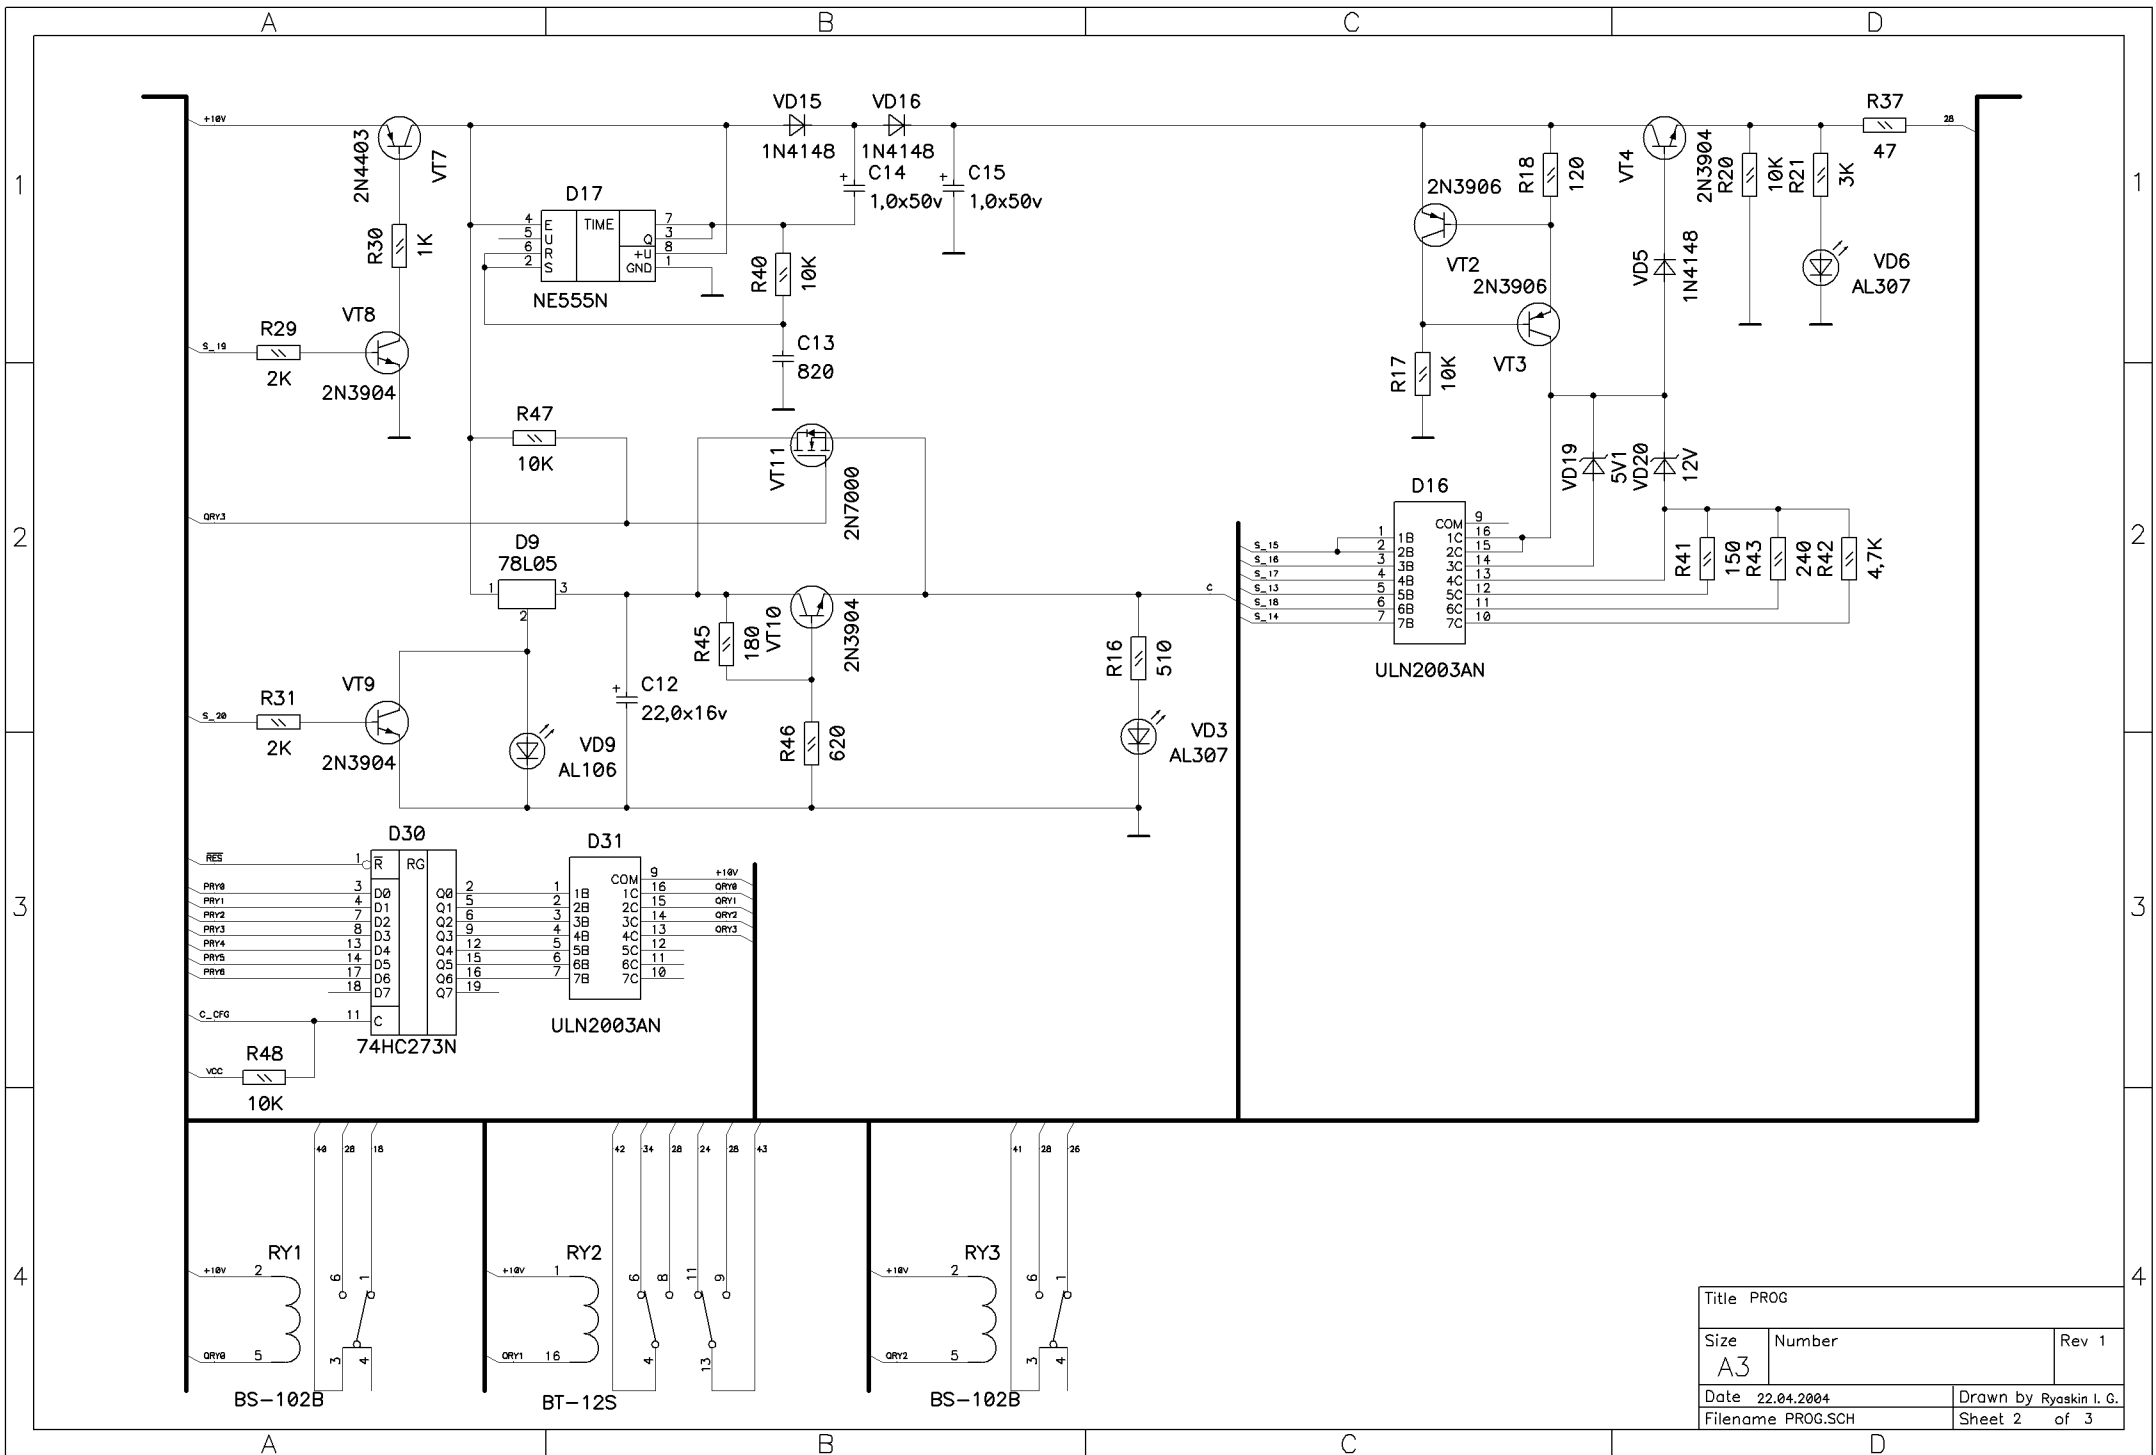

Title PROG		
Size A3	Number	Rev 1
Date 22.04.2004	Drawn by Ryoskin I. G.	
Filename PROG.SCH	Sheet 1 of 3	

Title PROG		
Size A3	Number	Rev 1
Date 22.04.2004	Drawn by Ryaskin I. G.	
Filename PROG.SCH	Sheet 2 of 3	

Title PROG		
Size A3	Number	Rev 1
Date 22.04.2004	Drawn by Ryoskin I. G.	
Filename PROG.SCH	Sheet 3 of 3	