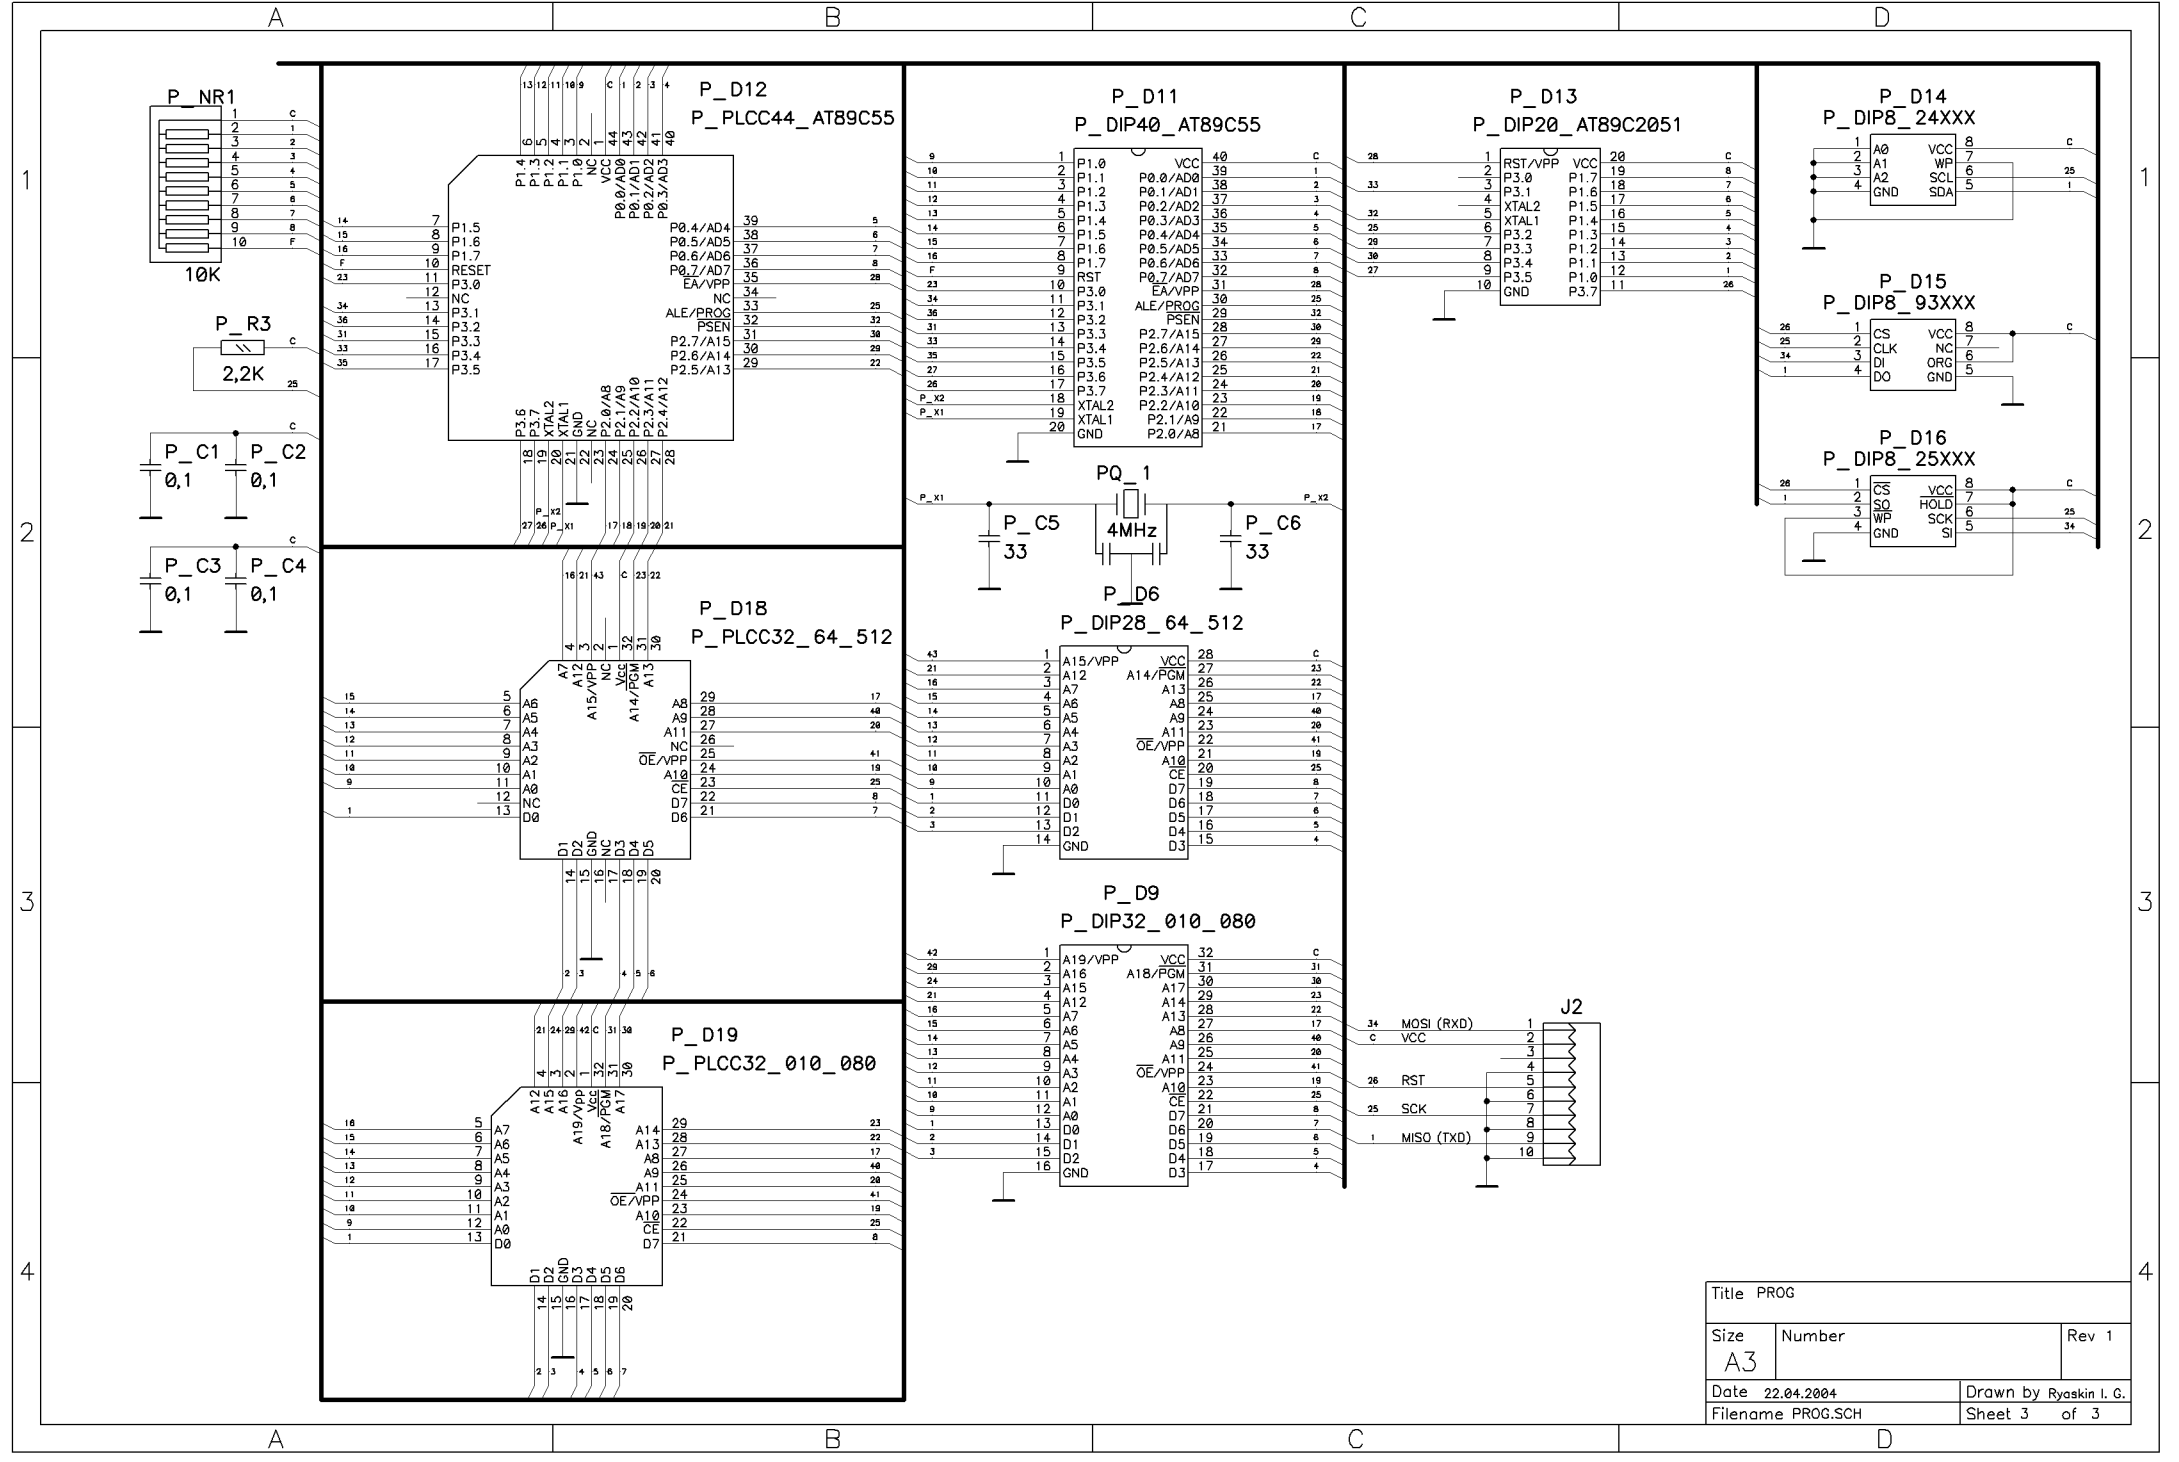

Title PROG		
Size A3	Number	Rev 1
Date 22.04.2004	Drawn by Ryoskin I. G.	
Filename PROG.SCH	Sheet 1 of 3	

Title PROG		
Size A3	Number	Rev 1
Date 22.04.2004	Drawn by Ryaskin I. G.	
Filename PROG.SCH	Sheet 2 of 3	

Title PROG		
Size A3	Number	Rev 1
Date 22.04.2004	Drawn by Ryoskin I. G.	
Filename PROG.SCH	Sheet 3 of 3	